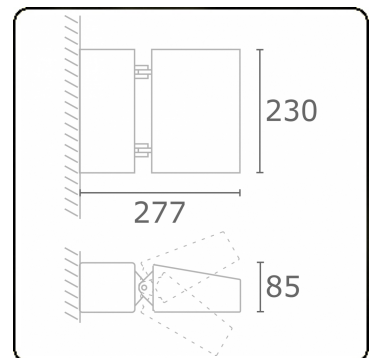

**Murro-2**  
06.12293-7916

**Fixture details**

Mounting	Wall
Light emission	Direct
Fitting cover	Glass
Protection rate	IP 20
Housing	Aluminium
Finish	RAL 7016 anthracite textured
Certificates	CE, ISO 9001

**Electric details**

Protection class	I
Supply	230V
Control gear box	Current driver

**Lamp details**

Lamptype	LED 4000K
Wattage	24W
Gross luminous flux	2560
Luminaire power	29W
Number	1
Lifetime LED module	L80/B10 = 50000h
Color tolerance	MacAdam 3
CRI	85

**Photometric details**

CIE Fluxcode	53 83 97 99 73
--------------	----------------

**Remarks**

direct light output

**ENERGY**

Verrijgbaar op aanvraag.

Disponible sur demande.

Available on request.