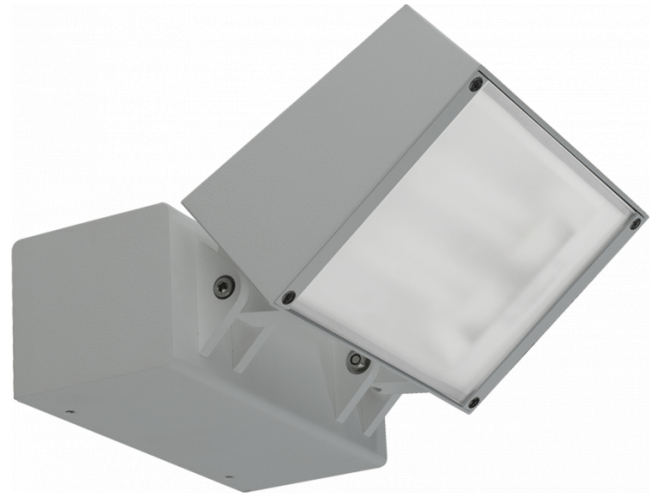

**Murro-2**  
06.12293-7916

**Fixture details**

Mounting	Wall
Light emission	Direct
Fitting cover	Glass
Protection rate	IP 20
Housing	Aluminium
Finish	RAL 7016 anthracite textured
Certificates	CE, ISO 9001

**Electric details**

Protection class	I
Supply	230V
Control gear box	Current driver

**Lamp details**

Lamptype	LED 4000K
Wattage	24W
Gross luminous flux	2560
Luminaire power	29W
Number	1
Lifetime LED module	L80/B10 = 50000h
Color tolerance	MacAdam 3
CRI	85