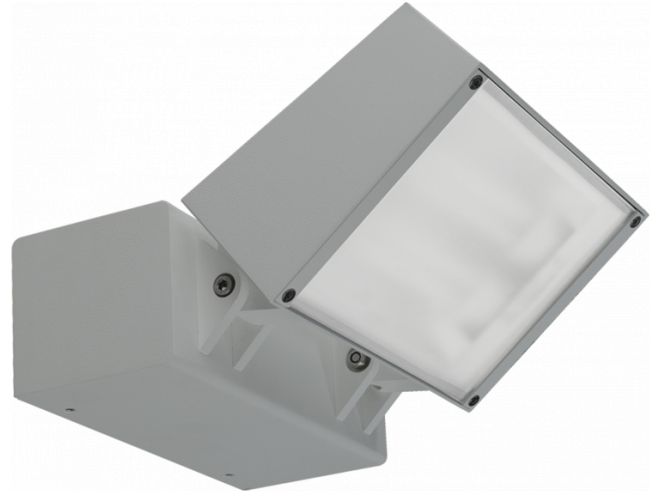

Murro-2
06.12290-7916

Fixture details

Mounting	Wall
Light emission	Direct
Fitting cover	Glass
Protection rate	IP 20
Housing	Aluminium
Finish	RAL 7016 anthracite textured
Certificates	CE, ISO 9001

Electric details

Protection class	I
Supply	230V
Control gear box	Current driver

Lamp details

Lamptype	LED 3000K
Wattage	24W
Gross luminous flux	2440
Luminaire power	29W
Number	1
Lifetime LED module	L80/B10 = 50000h
Color tolerance	MacAdam 3
CRI	85

Photometric details

CIE Fluxcode	53 83 97 99 73
--------------	----------------

Remarks

direct light output

ENERGY

Verrijgbaar op aanvraag.

Disponible sur demande.

Available on request.