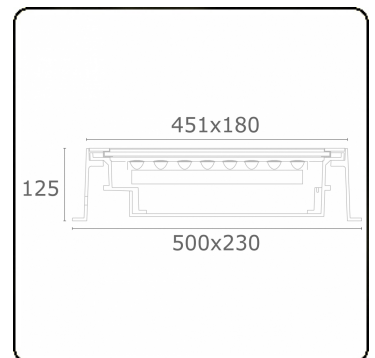

Metro-D 451x180mm - 30° adjustable - with recessed housing
36.73091-0000

Fixture details

Mounting	Ground - recessed
Light emission	Indirect - adjustable
Light distribution	adjustable
Fitting cover	Glass
Protection rate	IP 67
Maximum load	5000 kg drive-across (including recessing housi
T°	<75 °
Housing	Aluminium/Stainless Steel
Finish	matt black finish RAL 9105
Certificates	CE, ISO 9001

Electric details

Protection class	I
Supply	230V
Control gear box	Current driver

Lamp details

Lamptype	LED 3000K 32°
Wattage	16x1W
Gross luminous flux	2016
Luminaire power	18W
Cover glass	flat - clear
Number	1
Lifetime LED module	L70/B50 > 60000h
Color tolerance	MacAdam 3
CRI	80

Photometric details

CIE Fluxcode	0 0 0 0 73
--------------	------------

Remarks

451x180mm - clear glass - strips are individually adjustable up to 30°

ENERGY

Verrijgbaar op aanvraag.

Disponible sur demande.