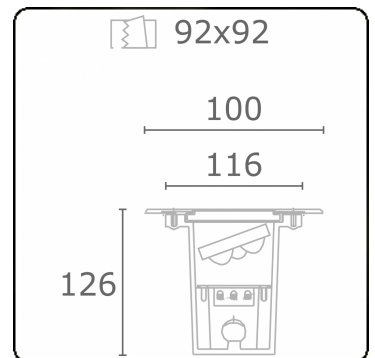

Metro-D 100x100mm - 20° ajustable - without recessed housing
36.20094-0000

Fixture details

Mounting	Ground - recessed
Light emission	Indirect - adjustable
Light distribution	adjustable
Fitting cover	Glass
Protection rate	IP 67
Maximum load	1000 kg walk-across (excluding recessing housir
T°	<75 °
Housing	Aluminium/Stainless Steel
Finish	matt black finish RAL 9105
Certificates	CE, ISO 9001

Electric details

Protection class	III
Supply	24V DC

Lamp details

Lamptype	LED 4000K 32°
Wattage	3x1W
Gross luminous flux	399
Luminaire power	4,2W
Cover glass	flat - clear
Number	1
Lifetime LED module	L70/B50 > 60000h
Color tolerance	MacAdam 3
CRI	80

Photometric details

CIE Fluxcode	0 0 0 0 73
--------------	------------

Remarks

100x100mm clear glass 20° adjustable

ENERGY

A ▶
B ▶ Verkrijgbaar op aanvraag.
C ▶ Disponible sur demande.
D ▶
E ▶ Available on request.
F ▶ Auf Anfrage.
G ▶