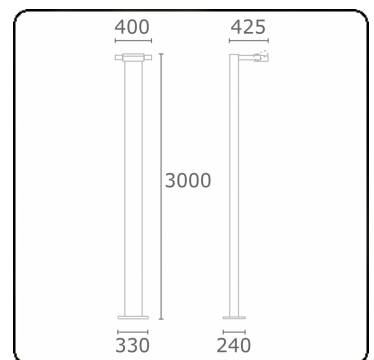

**Gardo-1**  
35.01193-7916

**Fixture details**

Mounting	Ground
Light emission	Direct
Fitting cover	Glass
Protection rate	IP 54
Housing	Aluminium
Finish	RAL 7016 anthracite textured
Certificates	CE, ISO 9001

**Electric details**

Protection class	I
Supply	230V
Control gear box	Current driver

**Lamp details**

Lamptype	LED 3000K
Wattage	24W
Gross luminous flux	2440
Luminaire power	29W
Number	1
Lifetime LED module	L80/B10 = 50000h
Color tolerance	MacAdam 3
CRI	85

**Photometric details**

CIE Fluxcode	53 83 97 99 73
--------------	----------------

**Remarks**

including connection door with fuse - TC-D and LED with sandblasted glass, other light sources with clear glass