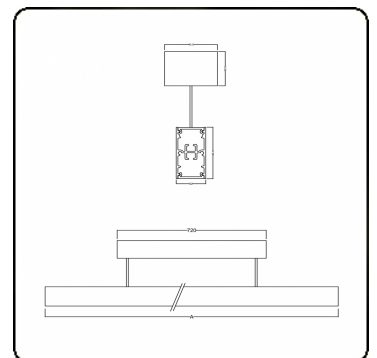

Electric details

Protection class	I
Supply	230V
Control gear box	Current driver DALI/TD

Lamp details

Lamptype	LED 3000K
Wattage	4,0W
Gross luminous flux	2880
Luminaire power	17,6W
Number	4
Lifetime LED module	L90/B50 > 50000h
Color tolerance	MacAdam 3
CRI	>80

Photometric details

UGR	<19
CIE Fluxcode	99 99 100 99 81

Dimensions

A	1130 mm
---	---------

Remarks

Ceiling

ENERGY

Verrijgbaar op aanvraag.