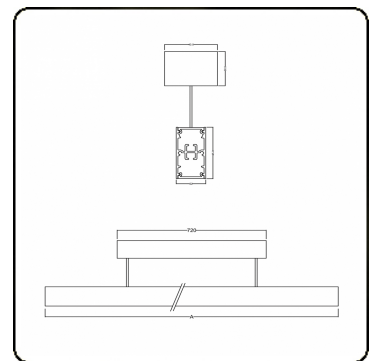

Electric details

Protection class	I
Supply	230V
Control gear box	Current driver

Lamp details

Lamptype	LED 3000K
Wattage	4,0W
Gross luminous flux	4320
Luminaire power	26,4W
Number	6
Lifetime LED module	L90/B50 > 50000h
Color tolerance	MacAdam 3
CRI	>80

Photometric details

UGR	<19
CIE Fluxcode	99 99 100 99 81

Dimensions

A	1690 mm
---	---------

Remarks

Ceiling

ENERGY

Verrijgbaar op aanvraag.