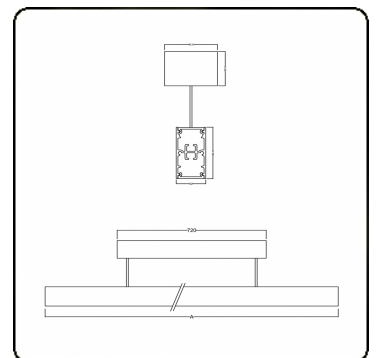

Grip - Direct - LRLB - 100mA - RAL  
04.43650244-9999

**Fixture details**

Mounting	Pendant
Light emission	Direct
Fitting cover	Louvre optic - black matt
Protection rate	IP 20
Housing	Aluminium
Finish	RAL colour at your choice
Certificates	CE, ISO 9001

**Electric details**

Protection class	I
Supply	230V
Control gear box	Current driver

**Lamp details**

Lamptype	LED 4000K
Wattage	4,0W
Gross luminous flux	3020
Luminaire power	17,6W
Number	4
Lifetime LED module	L90/B50 > 50000h
Color tolerance	MacAdam 3
CRI	>80

**Photometric details**

UGR	<19
CIE Fluxcode	99 99 100 99 81

**Dimensions**

A	1130 mm
---	---------

**Remarks**

Ceiling

**ENERGY**

Verrijgbaar op aanvraag.