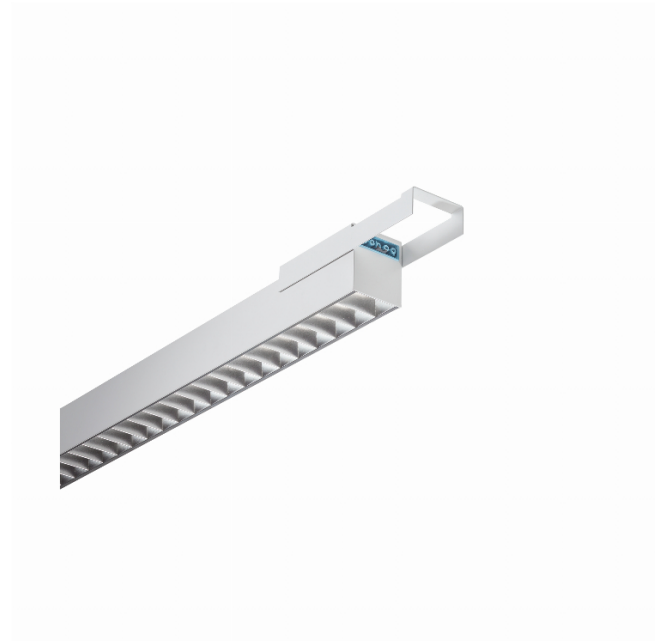

Rekta 65x65 Direct - VDT - HO 150mA - ANO
07.94720533-9999

Fixture details

Mounting	Ceiling recessed
Light emission	Direct
Fitting cover	VDT louvre
Protection rate	IP 20
Housing	Aluminium
Finish	RAL colour at your choice
Certificates	CE, ISO 9001

Electric details

Protection class	I
Supply	230V
Control gear box	Current driver

Lamp details

Lamptype	LED 3000K
Wattage	3,2W
Gross luminous flux	1905
Luminaire power	10,5W
Number	3
Lifetime LED module	L80/B10 > 72000h
Color tolerance	MacAdam 3
CRI	>80

Photometric details

UGR	<19
CIE Fluxcode	80 99 100 100 76

Dimensions

A	843 mm
---	--------

Remarks

Recessed luminaire (trimless) - Direct - HO 150mA - BAP - ANO

ENERGY

Verrijgbaar op aanvraag.