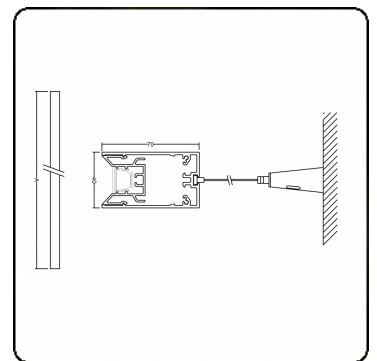

**Electric details**

Protection class	I
Supply	230V
Control gear box	Current driver DALI/TD

**Lamp details**

Lamptype	LED 3000K
Wattage	4,0W
Gross luminous flux	4320
Luminaire power	26,4W
Number	6
Lifetime LED module	L90/B50 > 50000h
Color tolerance	MacAdam 3
CRI	>80

**Photometric details**

UGR	<19
CIE Fluxcode	99 99 100 99 81

**Dimensions**

A	1690 mm
---	---------

**Remarks**

Ceiling

**ENERGY**

Verrijgbaar op aanvraag.