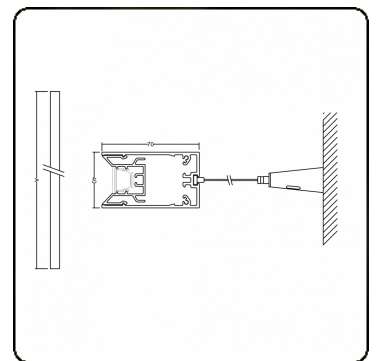

Electric details

Protection class	I
Supply	230V
Control gear box	Current driver

Lamp details

Lamptype	LED 4000K
Wattage	4,0W
Gross luminous flux	6795
Luminaire power	39,6W
Number	9
Lifetime LED module	L90/B50 > 50000h
Color tolerance	MacAdam 3
CRI	>80

Photometric details

UGR	<19
CIE Fluxcode	99 99 100 99 81

Dimensions

A	2530 mm
---	---------

Remarks

Ceiling

ENERGY

Verrijgbaar op aanvraag.