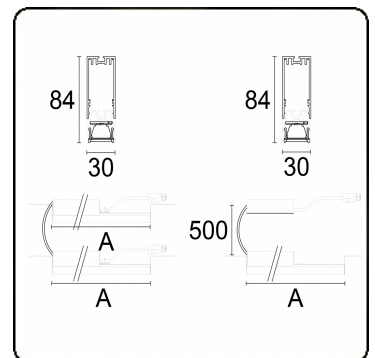

**Electric details**

Protection class	I
Supply	230V
Control gear box	Current driver

**Lamp details**

Lamptype	LED 4000K
Wattage	4,4W
Gross luminous flux	2 x 6920
Luminaire power	78,2W
Number	2 x 8
Lifetime LED module	L80/B10 > 72000h
Color tolerance	MacAdam 3
CRI	>80

**Photometric details**

UGR	<19
CIE Fluxcode	98 100 100 99 84

**Dimensions**

A	2244 mm
---	---------

**Remarks**

VDT louvre 400mA 2 luminaires

**ENERGY**

Verrijgbaar op aanvraag.