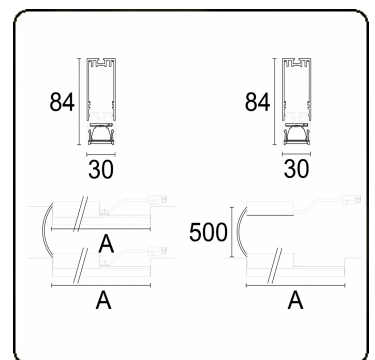

Electric details

Protection class	I
Supply	230V
Control gear box	Current driver DALI/TD

Lamp details

Lamptype	LED 4000K
Wattage	4,4W
Gross luminous flux	2 x 6055
Luminaire power	68,6W
Number	2 x 7
Lifetime LED module	L80/B10 > 72000h
Color tolerance	MacAdam 3
CRI	>80

Photometric details

UGR	<19
CIE Fluxcode	98 100 100 99 84

Dimensions

A	1964 mm
---	---------

Remarks

VDT louvre 400mA 2 luminaires

ENERGY

Verrijgbaar op aanvraag.