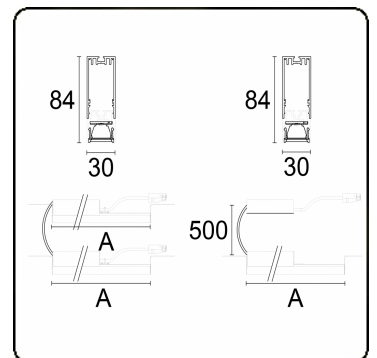

Electric details

Protection class	I
Supply	230V
Control gear box	Current driver DALI/TD

Lamp details

Lamptype	LED 3000K
Wattage	4,4W
Gross luminous flux	2 x 5740
Luminaire power	68,6W
Number	2 x 7
Lifetime LED module	L80/B10 > 72000h
Color tolerance	MacAdam 3
CRI	>80

Photometric details

UGR	<19
CIE Fluxcode	98 100 100 99 84

Dimensions

A	1964 mm
---	---------

Remarks

VDT louvre 400mA 2 luminaires

ENERGY

Verrijgbaar op aanvraag.