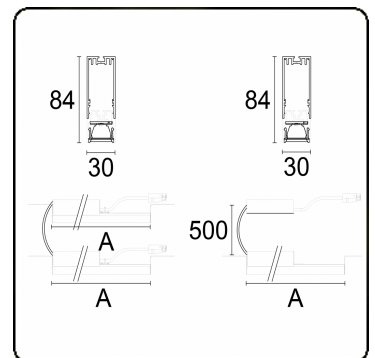

Electric details

Protection class	I
Supply	230V
Control gear box	Current driver

Lamp details

Lamptype	LED 4000K
Wattage	4,4W
Gross luminous flux	2 x 6055
Luminaire power	68,6W
Number	2 x 7
Lifetime LED module	L80/B10 > 72000h
Color tolerance	MacAdam 3
CRI	>80

Photometric details

UGR	<19
CIE Fluxcode	98 100 100 99 84

Dimensions

A	1964 mm
---	---------

Remarks

VDT louvre 400mA 2 luminaires

ENERGY

Verrijgbaar op aanvraag.