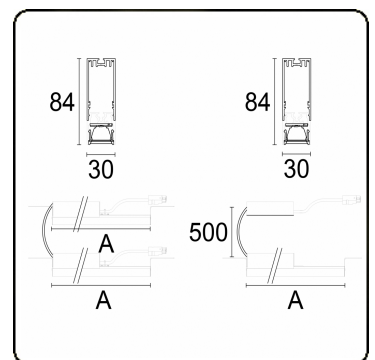

Electric details

Protection class	I
Supply	230V
Control gear box	Current driver DALI/TD

Lamp details

Lamptype	LED 3000K
Wattage	4,4W
Gross luminous flux	2 x 1640
Luminaire power	19,6W
Number	2 x 2
Lifetime LED module	L80/B10 > 72000h
Color tolerance	MacAdam 3
CRI	>80

Photometric details

UGR	<19
CIE Fluxcode	98 100 100 99 84

Dimensions

A	564 mm
---	--------

Remarks

VDT louvre 400mA 2 luminaires

ENERGY

Verrijgbaar op aanvraag.