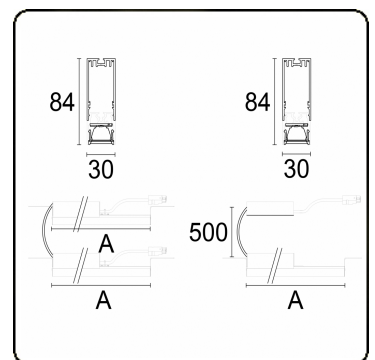

**Electric details**

Protection class	I
Supply	230V
Control gear box	Current driver

**Lamp details**

Lamptype	LED 4000K
Wattage	4,4W
Gross luminous flux	2 x 2595
Luminaire power	29,4W
Number	2 x 3
Lifetime LED module	L80/B10 > 72000h
Color tolerance	MacAdam 3
CRI	>80

**Photometric details**

UGR	<19
CIE Fluxcode	98 100 100 99 84

**Dimensions**

A	844 mm
---	--------

**Remarks**

VDT louvre 400mA 2 luminaires

**ENERGY**

Verrijgbaar op aanvraag.