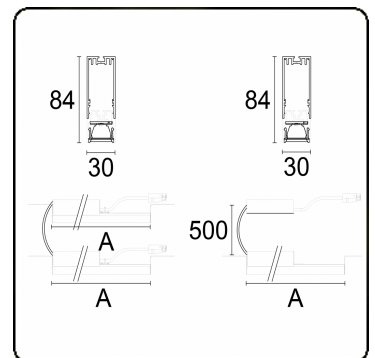

Electric details

Protection class	I
Supply	230V
Control gear box	Current driver

Lamp details

Lamptype	LED 4000K
Wattage	4,4W
Gross luminous flux	2 x 3460
Luminaire power	39,2W
Number	2 x 4
Lifetime LED module	L80/B10 > 72000h
Color tolerance	MacAdam 3
CRI	>80

Photometric details

UGR	<19
CIE Fluxcode	98 100 100 99 84

Dimensions

A	1124 mm
---	---------

Remarks

VDT louvre 400mA 2 luminaires

ENERGY

Verrijgbaar op aanvraag.