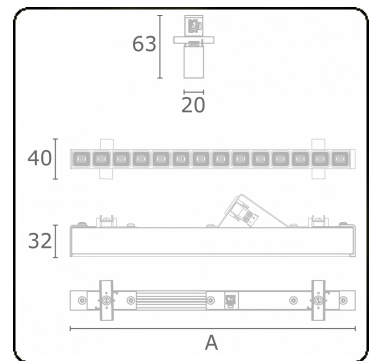

Electric details

Protection class	I
Supply	230V
Control gear box	Current driver

Lamp details

Lamptype	LED 3000K
Wattage	3,0W
Gross luminous flux	550
Luminaire power	3,3W
Number	1
Lifetime LED module	L90/B50 > 50000h
Color tolerance	MacAdam 3
CRI	>80

Photometric details

UGR	<19
CIE Fluxcode	96 98 99 100 85

Dimensions

A	283 mm
---	--------

Remarks

LRLW optiek - 75mA - RAL

ENERGY

Verrijgbaar op aanvraag.