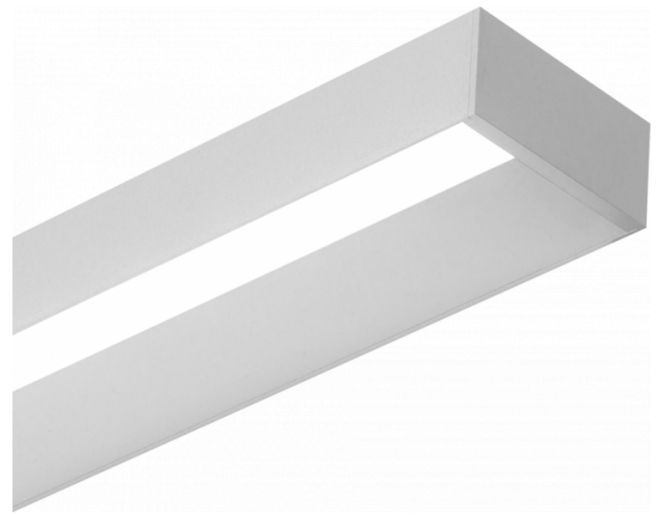

Offside Direct - satiné - 100mA - RAL
06.47000234-9999

Fixture details

Mounting	Wall
Light emission	Direct
Fitting cover	satin diffusor
Protection rate	IP 20
Housing	Aluminium
Finish	RAL colour at your choice
Certificates	CE, ISO 9001

Photometric details

UGR	>19
CIE Fluxcode	50 80 96 99 66

Dimensions

A	850 mm
---	--------

Remarks

Wall

ENERGY

Verrijgbaar op aanvraag.