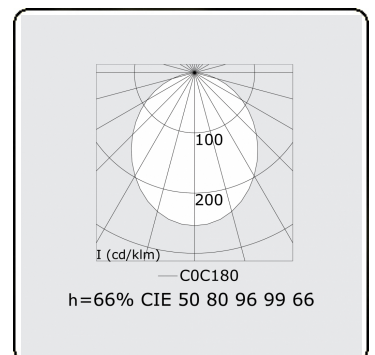

Electric details

Protection class	I
Supply	230V
Control gear box	Current driver

Lamp details

Lamptype	LED 4000K
Wattage	4,0W
Gross luminous flux	1510
Luminaire power	8,8W
Number	2
Lifetime LED module	L90/B50 > 50000h
Color tolerance	MacAdam 3
CRI	>80

Photometric details

UGR	>19
CIE Fluxcode	50 80 96 99 66

Dimensions

A	570 mm
---	--------

Remarks

Wall

ENERGY

Verrijgbaar op aanvraag.