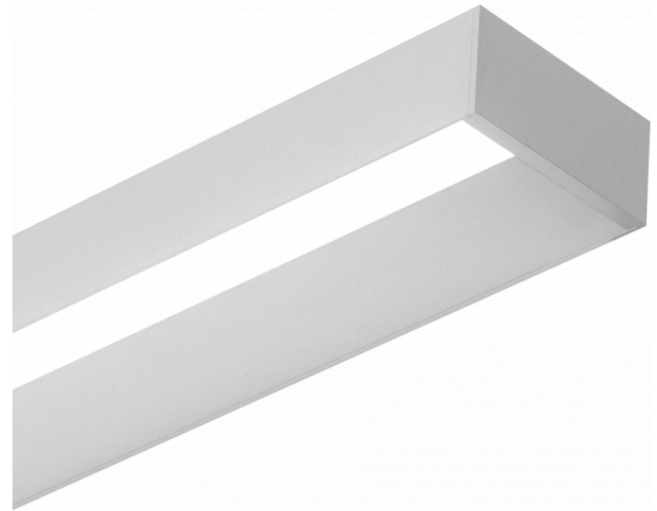

Offside Direct - satiné - 100mA - RAL
06.47000224-9999

Fixture details

Mounting	Wall
Light emission	Direct
Fitting cover	satin diffusor
Protection rate	IP 20
Housing	Aluminium
Finish	RAL colour at your choice
Certificates	CE, ISO 9001

Photometric details

UGR	>19
CIE Fluxcode	50 80 96 99 66

Dimensions

A	570 mm
---	--------

Remarks

Wall

ENERGY

Verrijgbaar op aanvraag.