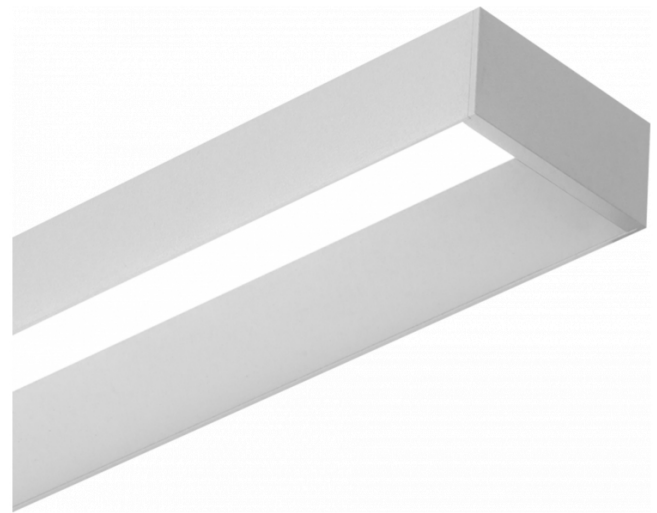

Offside Direct - satiné - 100mA - RAL  
06.47004233-9999

**Fixture details**

Mounting	Wall
Light emission	Direct
Fitting cover	satin diffusor
Protection rate	IP 20
Housing	Aluminium
Finish	RAL colour at your choice
Certificates	CE, ISO 9001

**Photometric details**

UGR	>19
CIE Fluxcode	50 80 96 99 66

**Dimensions**

A	850 mm
---	--------

**Remarks**

Wall

**ENERGY**

Verrijgbaar op aanvraag.