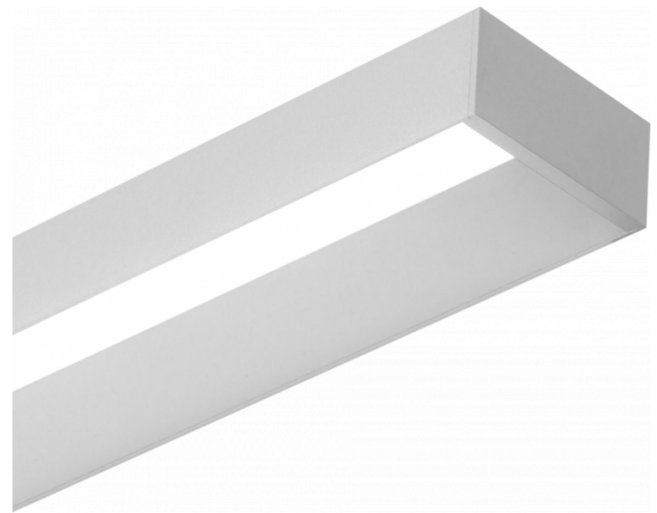

Offside Direct - satiné - 100mA - RAL
06.47004254-9999

Fixture details

Mounting	Wall
Light emission	Direct
Fitting cover	satin diffusor
Protection rate	IP 20
Housing	Aluminium
Finish	RAL colour at your choice
Certificates	CE, ISO 9001

Photometric details

UGR	>19
CIE Fluxcode	50 80 96 99 66

Dimensions

A	1410 mm
---	---------

Remarks

Wall

ENERG

Verrijgbaar op aanvraag.