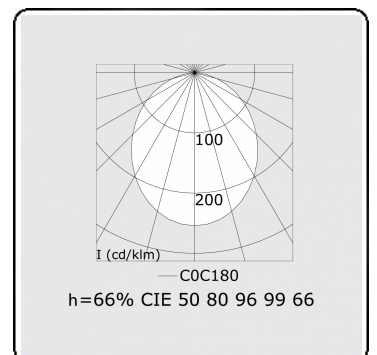

Electric details

Protection class	I
Supply	230V
Control gear box	Current driver DALI/TD

Lamp details

Lamptype	LED 4000K
Wattage	4,0W
Gross luminous flux	3775
Luminaire power	22,0W
Number	5
Lifetime LED module	L90/B50 > 50000h
Color tolerance	MacAdam 3
CRI	>80

Photometric details

UGR	>19
CIE Fluxcode	50 80 96 99 66

Dimensions

A	1410 mm
---	---------

Remarks

Wall

ENERG

Verrijgbaar op aanvraag.