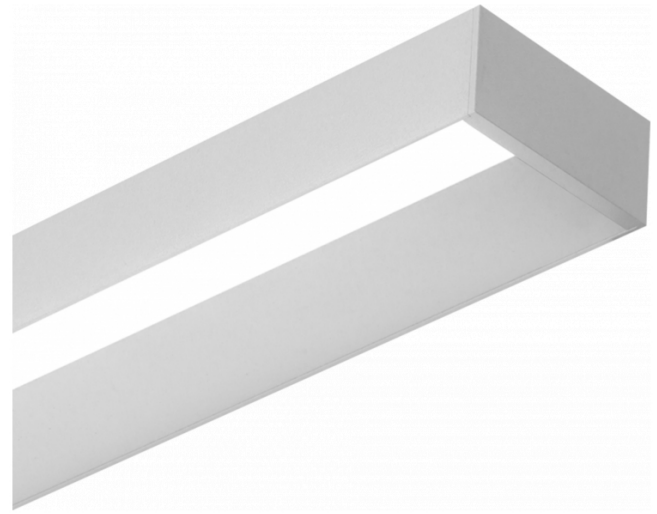

Offside Direct - satiné - 100mA - RAL
06.47004244-9999

Fixture details

Mounting	Wall
Light emission	Direct
Fitting cover	satin diffusor
Protection rate	IP 20
Housing	Aluminium
Finish	RAL colour at your choice
Certificates	CE, ISO 9001

Photometric details

UGR	>19
CIE Fluxcode	50 80 96 99 66

Dimensions

A	1130 mm
---	---------

Remarks

Wall

ENERG

Verrijgbaar op aanvraag.