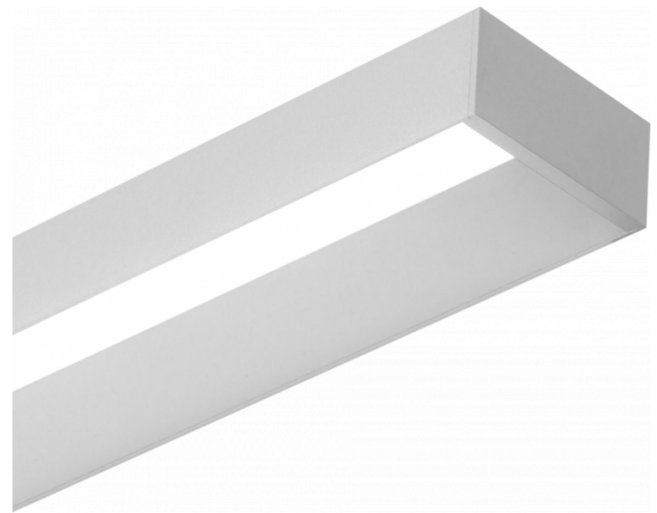

Offside Direct - satiné - 100mA - RAL
06.47000253-9999

Fixture details

Mounting	Wall
Light emission	Direct
Fitting cover	satin diffusor
Protection rate	IP 20
Housing	Aluminium
Finish	RAL colour at your choice
Certificates	CE, ISO 9001

Photometric details

UGR	>19
CIE Fluxcode	50 80 96 99 66

Dimensions

A	1410 mm
---	---------

Remarks

Wall

ENERGY

Verrijgbaar op aanvraag.