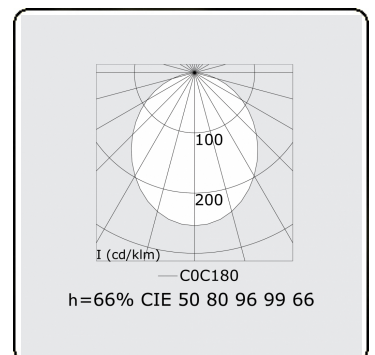

Electric details

Protection class	I
Supply	230V
Control gear box	Current driver

Lamp details

Lamptype	LED 3000K
Wattage	4,0W
Gross luminous flux	3600
Luminaire power	22,0W
Number	5
Lifetime LED module	L90/B50 > 50000h
Color tolerance	MacAdam 3
CRI	>80

Photometric details

UGR	>19
CIE Fluxcode	50 80 96 99 66

Dimensions

A	1410 mm
---	---------

Remarks

Wall

ENERGY

Verrijgbaar op aanvraag.