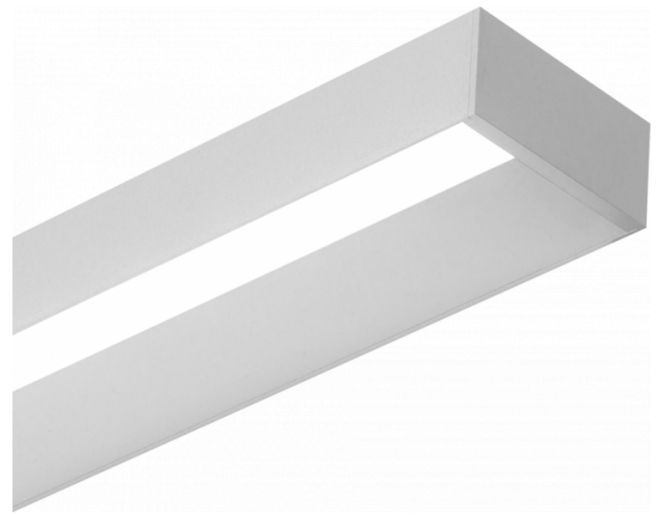

Offside Direct - satiné - 100mA - RAL
06.47000244-9999

Fixture details

Mounting	Wall
Light emission	Direct
Fitting cover	satin diffusor
Protection rate	IP 20
Housing	Aluminium
Finish	RAL colour at your choice
Certificates	CE, ISO 9001

Photometric details

UGR	>19
CIE Fluxcode	50 80 96 99 66

Dimensions

A	1130 mm
---	---------

Remarks

Wall

ENERGY

Verrijgbaar op aanvraag.