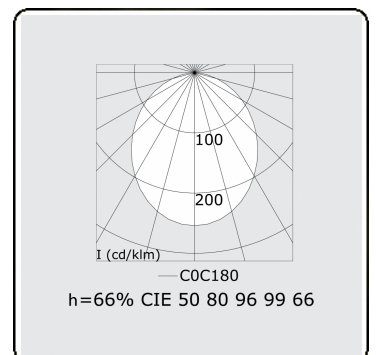

Electric details

Protection class	I
Supply	230V
Control gear box	Current driver

Lamp details

Lamptype	LED 3000K
Wattage	4,0W
Gross luminous flux	3600
Luminaire power	22,0W
Number	5
Lifetime LED module	L90/B50 > 50000h
Color tolerance	MacAdam 3
CRI	>80

Photometric details

UGR	>19
CIE Fluxcode	50 80 96 99 66

Dimensions

A	1410 mm
B	1090 mm

Remarks

Wall

ENERGY

Verrijgbaar op aanvraag.