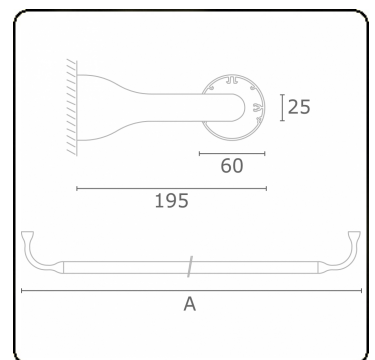

Electric details

Protection class	I
Supply	230V
Control gear box	Current driver DALI/TD

Lamp details

Lamptype	LED 4000K
Wattage	3,2W
Gross luminous flux	4690
Luminaire power	24,6W
Number	7
Lifetime LED module	L80/B10 > 72000h
Color tolerance	MacAdam 3
CRI	>80

Photometric details

UGR	>19
CIE Fluxcode	43 73 91 95 79

Dimensions

A	2350 mm
---	---------

Remarks

Wall luminaire - Direct - HO 150mA satin - RAL

ENERGY

Verkrijgbaar op aanvraag.