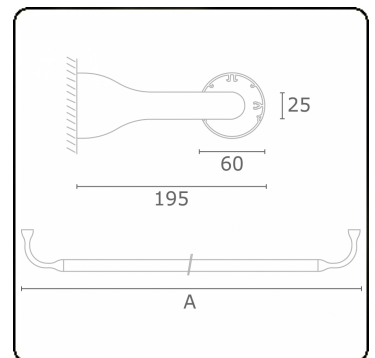

Electric details

Protection class	I
Supply	230V
Control gear box	Current driver DALI/TD

Lamp details

Lamptype	LED 4000K
Wattage	3,2W
Gross luminous flux	4020
Luminaire power	21,1W
Number	6
Lifetime LED module	L80/B10 > 72000h
Color tolerance	MacAdam 3
CRI	>80

Photometric details

UGR	>19
CIE Fluxcode	43 73 91 95 79

Dimensions

A	2070 mm
---	---------

Remarks

Wall luminaire - Direct - HO 150mA satin - RAL

ENERGY

Verkrijgbaar op aanvraag.