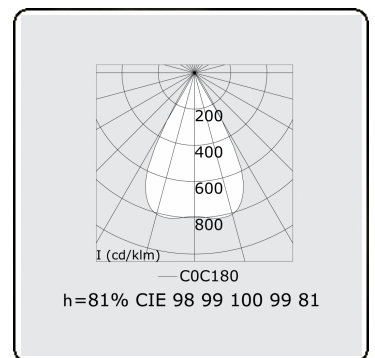

Electric details

Protection class	I
Supply	230V
Control gear box	Current driver DALI/TD

Lamp details

Lamptype	LED 4000K
Wattage	4,0W
Gross luminous flux	7550
Luminaire power	44,0W
Number	10
Lifetime LED module	L90/B50 > 50000h
Color tolerance	MacAdam 3
CRI	>80

Photometric details

UGR	<19
CIE Fluxcode	99 99 100 99 81

Dimensions

A	2810 mm
---	---------

Remarks

Ceiling

ENERG

Verrijgbaar op aanvraag.