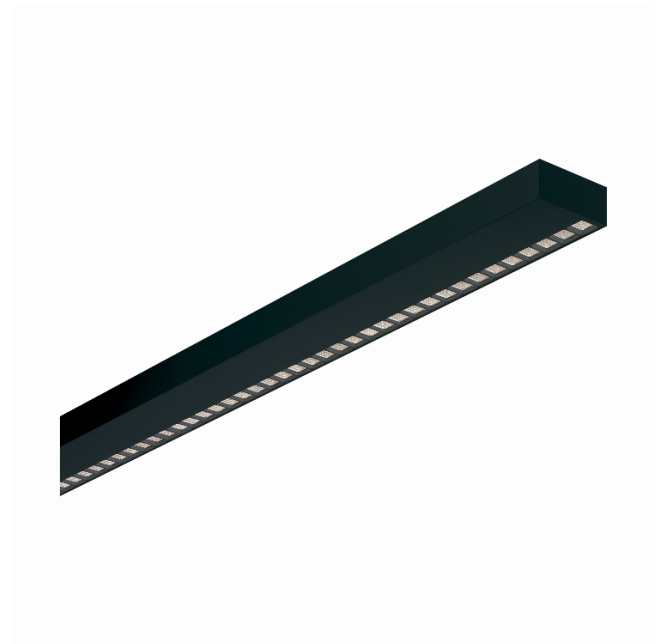

Offside Direct - LRLB - 100mA - RAL
05.47054284-9999

Fixture details

Mounting	Ceiling
Light emission	Direct
Fitting cover	Louvre optic - black matt
Protection rate	IP 20
Housing	Aluminium
Finish	RAL colour at your choice
Certificates	CE, ISO 9001

Electric details

Protection class	I
Supply	230V
Control gear box	Current driver DALI/TD

Lamp details

Lamptype	LED 4000K
Wattage	4,0W
Gross luminous flux	6040
Luminaire power	35,2W
Number	8
Lifetime LED module	L90/B50 > 50000h
Color tolerance	MacAdam 3
CRI	>80

Photometric details

UGR	<19
CIE Fluxcode	99 99 100 99 81

Dimensions

A	2250 mm
---	---------

Remarks

Ceiling

ENERG

Verkrijgbaar op aanvraag.