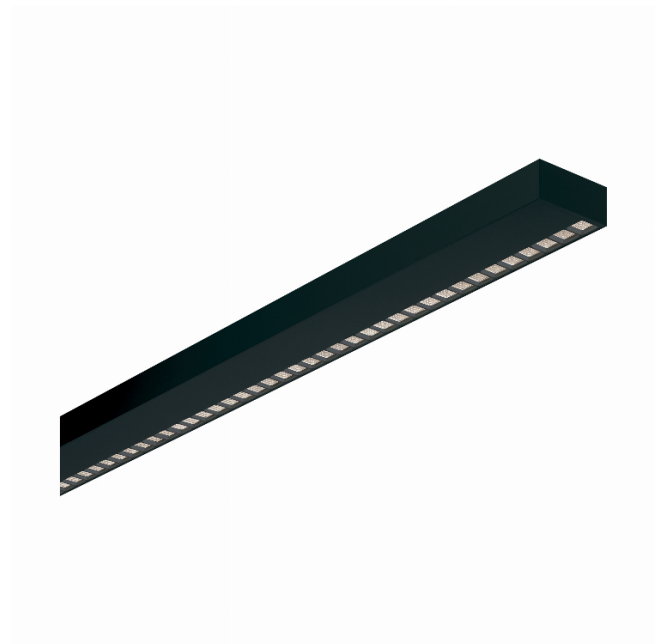

Offside Direct - LRLB - 100mA - RAL
05.47054244-9999

Fixture details

Mounting	Ceiling
Light emission	Direct
Fitting cover	Louvre optic - black matt
Protection rate	IP 20
Housing	Aluminium
Finish	RAL colour at your choice
Certificates	CE, ISO 9001

Electric details

Protection class	I
Supply	230V
Control gear box	Current driver DALI/TD

Lamp details

Lamptype	LED 4000K
Wattage	4,0W
Gross luminous flux	3020
Luminaire power	17,6W
Number	4
Lifetime LED module	L90/B50 > 50000h
Color tolerance	MacAdam 3
CRI	>80

Photometric details

UGR	<19
CIE Fluxcode	99 99 100 99 81

Dimensions

A	1130 mm
---	---------

Remarks

Ceiling

ENERG

Verrijgbaar op aanvraag.