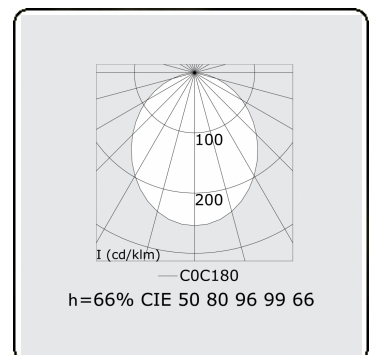

Electric details

Protection class	I
Supply	230V
Control gear box	Current driver DALI/TD

Lamp details

Lamptype	LED 3000K
Wattage	4,0W
Gross luminous flux	4320
Luminaire power	26,4W
Number	6
Lifetime LED module	L90/B50 > 50000h
Color tolerance	MacAdam 3
CRI	>80

Photometric details

UGR	>19
CIE Fluxcode	50 80 96 99 66

Dimensions

A	1690 mm
B	1370 mm

Remarks

Ceiling

ENERGY

Verrijgbaar op aanvraag.