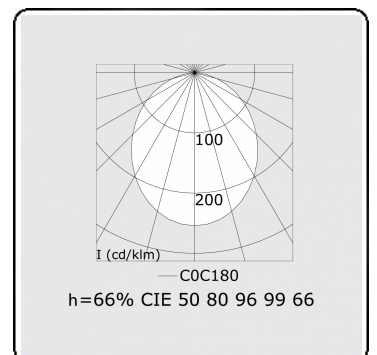

Electric details

Protection class	I
Supply	230V
Control gear box	Current driver

Lamp details

Lamptype	LED 4000K
Wattage	4,0W
Gross luminous flux	7550
Luminaire power	44,0W
Number	10
Lifetime LED module	L90/B50 > 50000h
Color tolerance	MacAdam 3
CRI	>80

Photometric details

UGR	>19
CIE Fluxcode	50 80 96 99 66

Dimensions

A	2810 mm
B	2490 mm

Remarks

Ceiling

ENERGY

Verrijgbaar op aanvraag.