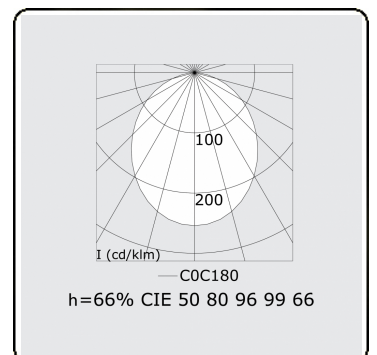

Electric details

Protection class	I
Supply	230V
Control gear box	Current driver

Lamp details

Lamptype	LED 4000K
Wattage	4,0W
Gross luminous flux	6795
Luminaire power	39,6W
Number	9
Lifetime LED module	L90/B50 > 50000h
Color tolerance	MacAdam 3
CRI	>80

Photometric details

UGR	>19
CIE Fluxcode	50 80 96 99 66

Dimensions

A	2530 mm
B	2210 mm

Remarks

Ceiling

ENERGY

Verkrijgbaar op aanvraag.