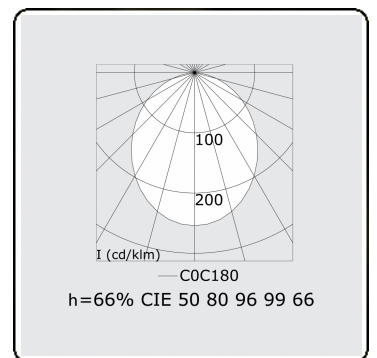

Remarks

Ceiling

ENERGY

Verrijgbaar op aanvraag.

Disponible sur demande.

Available on request.

Auf Anfrage.

WXYZ
kWh/1000h

MULTILINE®

2019/2015