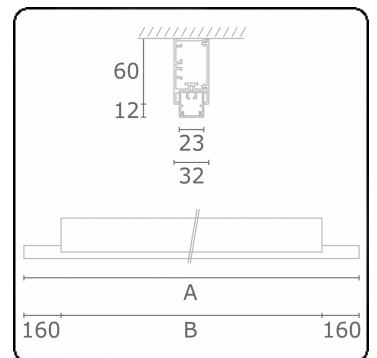

Remarks

Ceiling

ENERGY

Verrijgbaar op aanvraag.

Disponible sur demande.

Available on request.

Auf Anfrage.

WXYZ
kWh/1000h

MULTILINE®

2019/2015