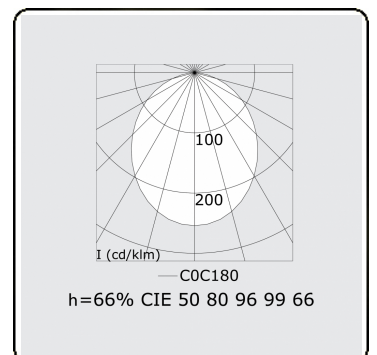

Remarks

Ceiling

ENERG

Verrijgbaar op aanvraag.

Disponible sur demande.

Available on request.

Auf Anfrage.

WXYZ
kWh/1000h

MULTILINE®

2019/2015