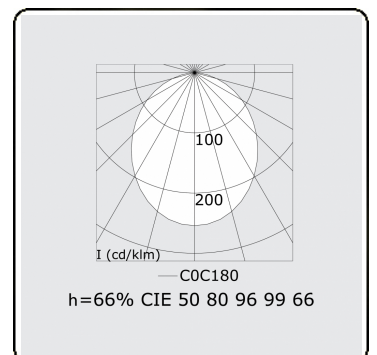

**Electric details**

Protection class	I
Supply	230V
Control gear box	Current driver

**Lamp details**

Lamptype	LED 3000K
Wattage	4,0W
Gross luminous flux	2880
Luminaire power	17,6W
Number	4
Lifetime LED module	L90/B50 > 50000h
Color tolerance	MacAdam 3
CRI	>80

**Photometric details**

UGR	>19
CIE Fluxcode	50 80 96 99 66

**Dimensions**

A	1130 mm
B	810 mm

**Remarks**

Ceiling

**ENERGY**

Verrijgbaar op aanvraag.