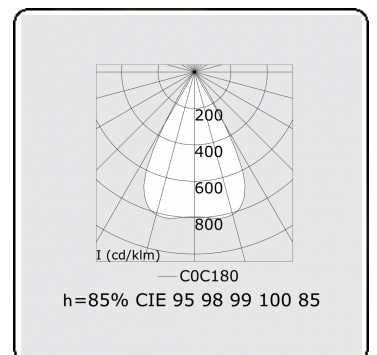

Remarks

LRLW optiek - 150mA - RAL

ENERGY

Verrijgbaar op aanvraag.

Disponible sur demande.

Available on request.

Auf Anfrage.

WXYZ
kWh/1000h

MULTILINE®

2019/2015