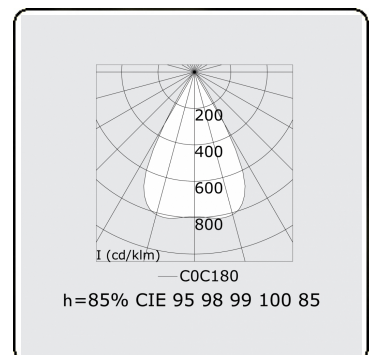

Electric details

Protection class	I
Supply	230V
Control gear box	Current driver

Lamp details

Lamptype	LED 4000K
Wattage	3,0W
Gross luminous flux	3450
Luminaire power	19,8W
Number	6
Lifetime LED module	L90/B50 > 50000h
Color tolerance	MacAdam 3
CRI	>80

Photometric details

UGR	<19
CIE Fluxcode	96 98 99 100 85

Dimensions

A	1683 mm
---	---------

Remarks

LRLW optiek - 75mA - RAL

ENERGY

Verrijgbaar op aanvraag.