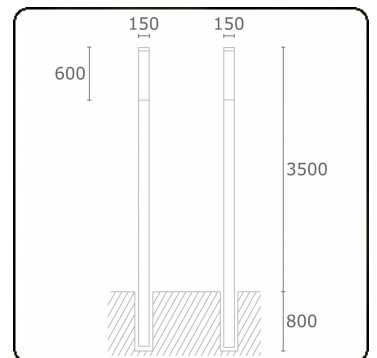

Kubik T3
35.06304-9910

Fixture details

Mounting	Ground
Light emission	Diffus
Fitting cover	Opal diffuser
Protection rate	IP 65
Housing	Aluminium
Finish	RAL 9016 traffic white textured
Certificates	CE, ISO 9001

Electric details

Protection class	I
Supply	230V
Control gear box	Current driver

Lamp details

Lamptype	LED 4000K
Wattage	39,2W
Gross luminous flux	7670
Luminaire power	43W
Number	1
Lifetime LED module	L80/B10 > 72000h
Color tolerance	MacAdam 3
CRI	>80

Photometric details

CIE Fluxcode	137 37 67 50 57

Remarks

including connection door with fuse

ENERGY

Verrijgbaar op aanvraag.

Disponible sur demande.

Available on request.

Auf Anfrage.

WXYZ
kWh/1000h

MULTILINE®

2019/2015