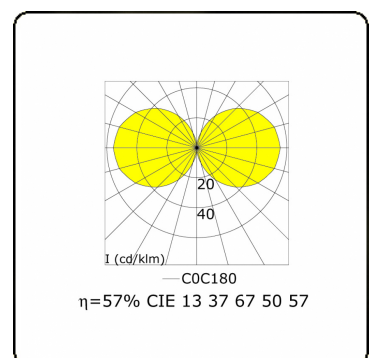

Kubik T3
35.06303-9906

Fixture details

Mounting	Ground
Light emission	Diffus
Fitting cover	Opal diffuser
Protection rate	IP 65
Housing	Aluminium
Finish	RAL 9006 white aluminium textured
Certificates	CE, ISO 9001

Electric details

Protection class	I
Supply	230V
Control gear box	Current driver

Lamp details

Lamptype	LED 3000K
Wattage	39,2W
Gross luminous flux	7330
Luminaire power	43W
Number	1
Lifetime LED module	L80/B10 > 72000h
Color tolerance	MacAdam 3
CRI	>80

Photometric details

CIE Fluxcode	137 37 67 50 57
--------------	-----------------

Remarks

including connection door with fuse

ENERGY

A
 Verkrijgbaar op aanvraag.
B
 Disponible sur demande.
C
D
 Available on request.
E
 Auf Anfrage.
G