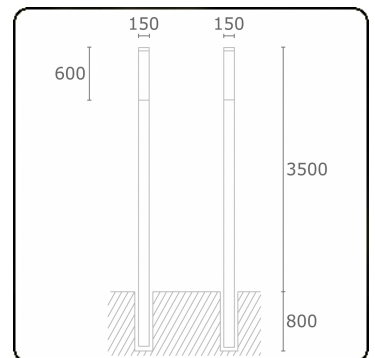

Kubik T3
35.06304-9905

Fixture details

Mounting	Ground
Light emission	Diffus
Fitting cover	Opal diffuser
Protection rate	IP 65
Housing	Aluminium
Finish	RAL 9011 graphite black textured
Certificates	CE, ISO 9001

Electric details

Protection class	I
Supply	230V
Control gear box	Current driver

Lamp details

Lamptype	LED 4000K
Wattage	39,2W
Gross luminous flux	7670
Luminaire power	43W
Number	1
Lifetime LED module	L80/B10 > 72000h
Color tolerance	MacAdam 3
CRI	>80

Photometric details

CIE Fluxcode	137 37 67 50 57
--------------	-----------------

Remarks

including connection door with fuse

ENERGY

Verrijgbaar op aanvraag.

Disponible sur demande.

Available on request.