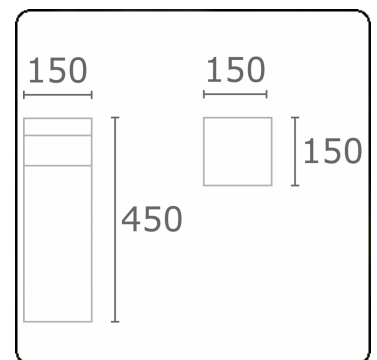

Kubik T2
35.06203-9910

Fixture details

Mounting	Ground
Light emission	Diffus
Fitting cover	Opal diffuser
Protection rate	IP 65
Housing	Aluminium
Finish	RAL 9016 traffic white textured
Certificates	CE, ISO 9001

Electric details

Protection class	I
Supply	230V
Control gear box	Current driver

Lamp details

Lamptype	LED 3000K
Wattage	8W
Gross luminous flux	1380
Luminaire power	8,8W
Number	1
Lifetime LED module	L80/B10 > 72000h
Color tolerance	MacAdam 3
CRI	>80

Photometric details

CIE Fluxcode	13 37 67 50 51

ENERGY

Verrijgbaar op aanvraag.

Disponible sur demande.

Available on request.

Auf Anfrage.

WXYZ
kWh/1000h

MULTILINE® 2019/2015