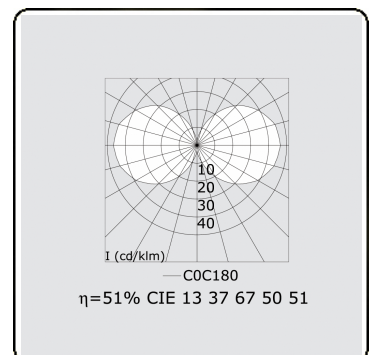

Kubik T2
35.06204-9906

Fixture details

Mounting	Ground
Light emission	Diffus
Fitting cover	Opal diffuser
Protection rate	IP 65
Housing	Aluminium
Finish	RAL 9006 white aluminium textured
Certificates	CE, ISO 9001

Electric details

Protection class	I
Supply	230V
Control gear box	Current driver

Lamp details

Lamptype	LED 4000K
Wattage	8W
Gross luminous flux	1420
Luminaire power	8,8W
Number	1
Lifetime LED module	L80/B10 > 72000h
Color tolerance	MacAdam 3
CRI	>80

Photometric details

CIE Fluxcode	13 37 67 50 51
--------------	----------------

ENERGY

A →
 Verkrijgbaar op aanvraag.
B →
 Disponible sur demande.
C →
D →
 Available on request.
E →
F →
 Auf Anfrage.
G →