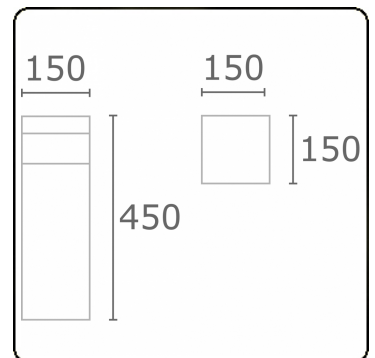

Photometric details

CIE Fluxcode	13 37 67 50 51

ENERGY

A →
B → Verrijgbaar op aanvraag.
C → Disponible sur demande.
D → Available on request.
E →
F → Auf Anfrage.
G →

WXYZ
kWh/1000h

MULTILINE® 2019/2015