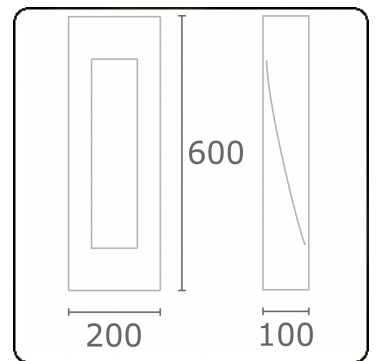

Tarres-1
35.65219-9905

Fixture details

Mounting	Ground
Light emission	Direct
Fitting cover	Glass
Protection rate	IP 65
Housing	Aluminium
Finish	RAL 9011 graphite black textured
Certificates	CE, ISO 9001

Electric details

Protection class	I
Supply	230V
Control gear box	Current driver

Lamp details

Lamptype	LED 3000K
Wattage	6W
Gross luminous flux	610
Luminaire power	8W
Number	1
Lifetime LED module	L80/B10 = 50000h
Color tolerance	MacAdam 3
CRI	85

Photometric details

CIE Fluxcode	37 67 85 80 78
--------------	----------------

Remarks

Tarres-1 600mm - light output in one direction (single reflector)

ENERGY

Verrijgbaar op aanvraag.

Disponible sur demande.