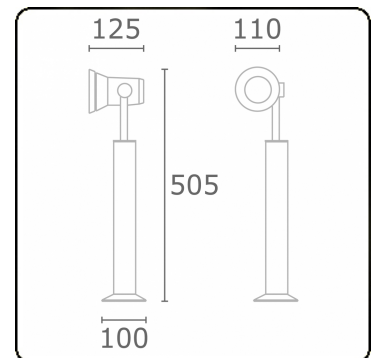

Spy-1 - support - height 450mm
35.11158-9910

Fixture details

Mounting	Ground
Light emission	Spotlight
Fitting cover	Glass
Protection rate	IP 54
Housing	Aluminium
Finish	RAL 9016 traffic white textured
Certificates	CE, ISO 9001

Electric details

Protection class	I
Supply	230V
Control gear box	Current driver

Lamp details

Lamptype	LED 4000K 8°
Wattage	3x1W
Gross luminous flux	399
Luminaire power	4,2W
Number	1
Lifetime LED module	L70/B50 > 60000h
Color tolerance	MacAdam 3
CRI	80

Photometric details

CIE Fluxcode	95 97 99 100 75

ENERGY

A
Verkrijgbaar op aanvraag.
B
Disponible sur demande.
C
D
Available on request.
E
F
Auf Anfrage.
G

WXYZ
kWh/1000h

MULTILINE® 2019/2015