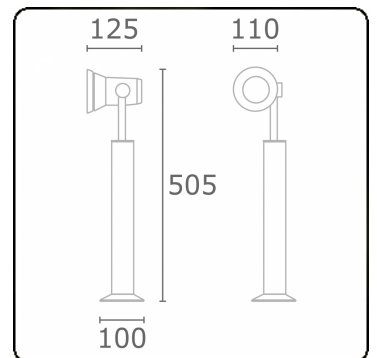

Spy-1 - support - height 450mm
35.11157-9906

Fixture details

Mounting	Ground
Light emission	Spotlight
Fitting cover	Glass
Protection rate	IP 54
Housing	Aluminium
Finish	RAL 9006 white aluminium textured
Certificates	CE, ISO 9001

Electric details

Protection class	I
Supply	230V
Control gear box	Current driver

Lamp details

Lamptype	LED 3000K 32°
Wattage	3x1W
Gross luminous flux	378
Luminaire power	4,2W
Number	1
Lifetime LED module	L70/B50 > 60000h
Color tolerance	MacAdam 3
CRI	80

Photometric details

CIE Fluxcode	96 99 100 100 73

ENERGY

Verrijgbaar op aanvraag.

Disponible sur demande.

Available on request.

Auf Anfrage.

WXYZ
kWh/1000h

MULTILINE® 2019/2015