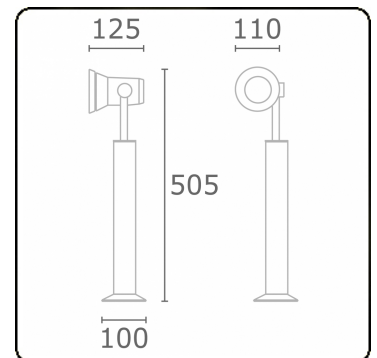

Spy-1 - support - height 450mm
35.11156-9906

Fixture details

Mounting	Ground
Light emission	Spotlight
Fitting cover	Glass
Protection rate	IP 54
Housing	Aluminium
Finish	RAL 9006 white aluminium textured
Certificates	CE, ISO 9001

Electric details

Protection class	I
Supply	230V
Control gear box	Current driver

Lamp details

Lamptype	LED 3000K 8°
Wattage	3x1W
Gross luminous flux	378
Luminaire power	4,2W
Number	1
Lifetime LED module	L70/B50 > 60000h
Color tolerance	MacAdam 3
CRI	80

Photometric details

CIE Fluxcode	95 97 99 100 75

ENERGY

A
Verkrijgbaar op aanvraag.

B
Disponible sur demande.

C
Available on request.

D
Available on request.

E
Available on request.

F
Auf Anfrage.

G

WXYZ
kWh/1000h

MULTILINE® 2019/2015